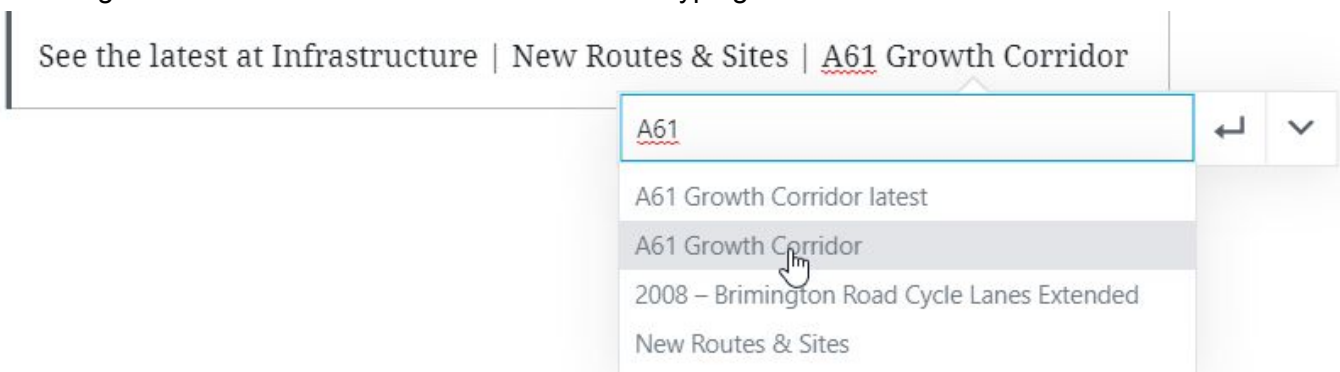

Chesterfield Cycling Campaign - Adding a "Link"

Type some text

highlight the text that you want to become a link

Click on the "chain" symbol

if the Page wanted to link to is on our website - start typing some text..

Select the Page or Post

IF it is wanted to open the linked page in a new browser tab - click on the "down arrow"...

See the latest at Infrastructure | New Routes & Sites | [A61 Growth Corridor](#)

and then click on the "Open in New Tab" toggle