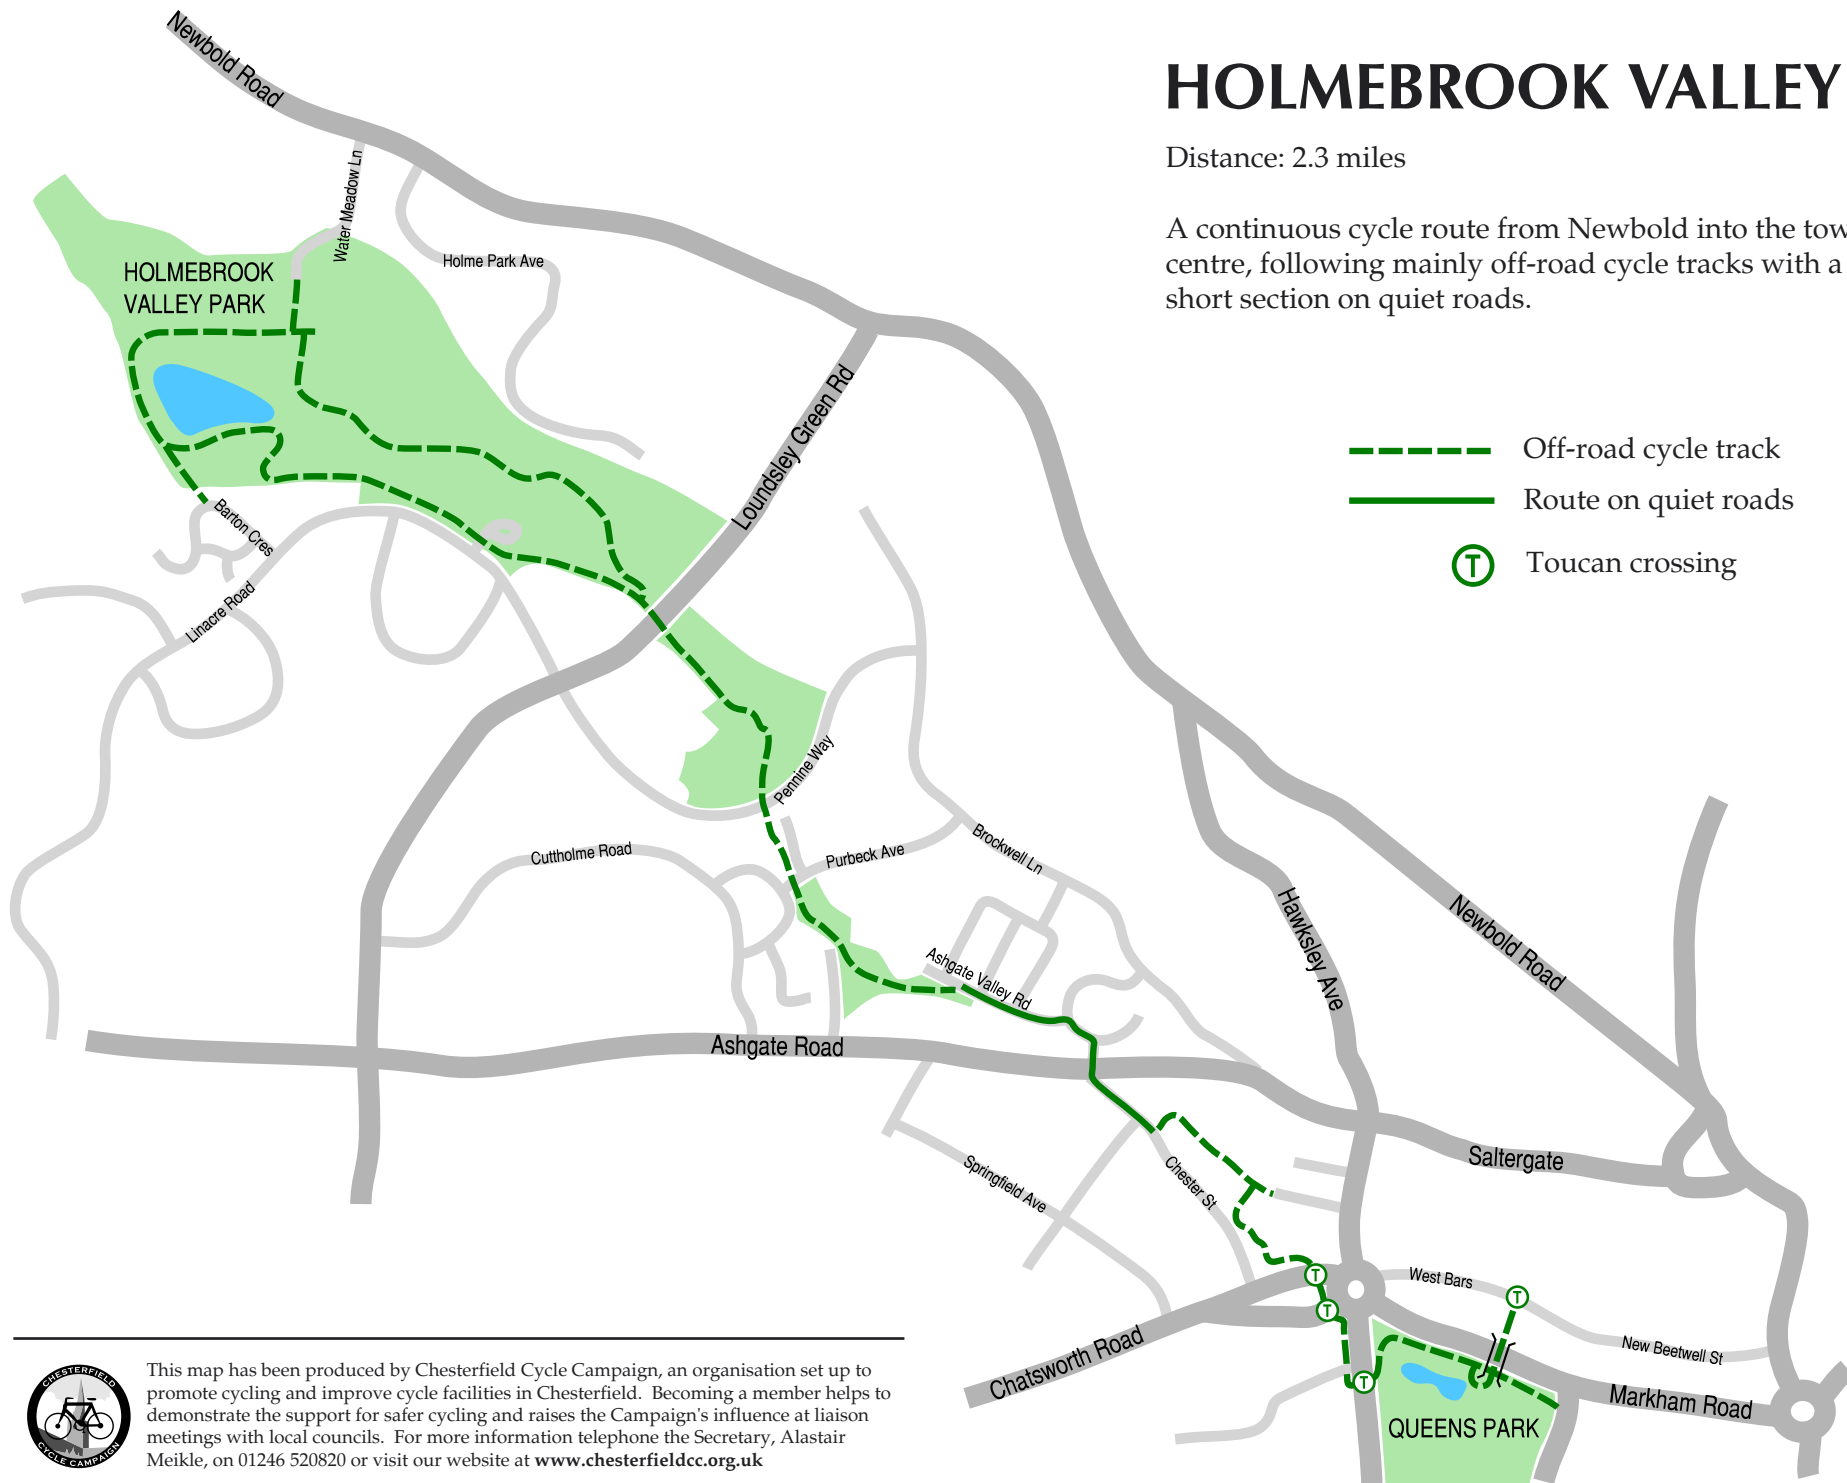

HOLMEBROOK VALLEY TRAIL

Distance: 2.3 miles

A continuous cycle route from Newbold into the town centre, following mainly off-road cycle tracks with a short section on quiet roads.

This map has been produced by Chesterfield Cycle Campaign, an organisation set up to promote cycling and improve cycle facilities in Chesterfield. Becoming a member helps to demonstrate the support for safer cycling and raises the Campaign's influence at liaison meetings with local councils. For more information telephone the Secretary, Alastair Meikle, on 01246 520820 or visit our website at www.chesterfieldcc.org.uk