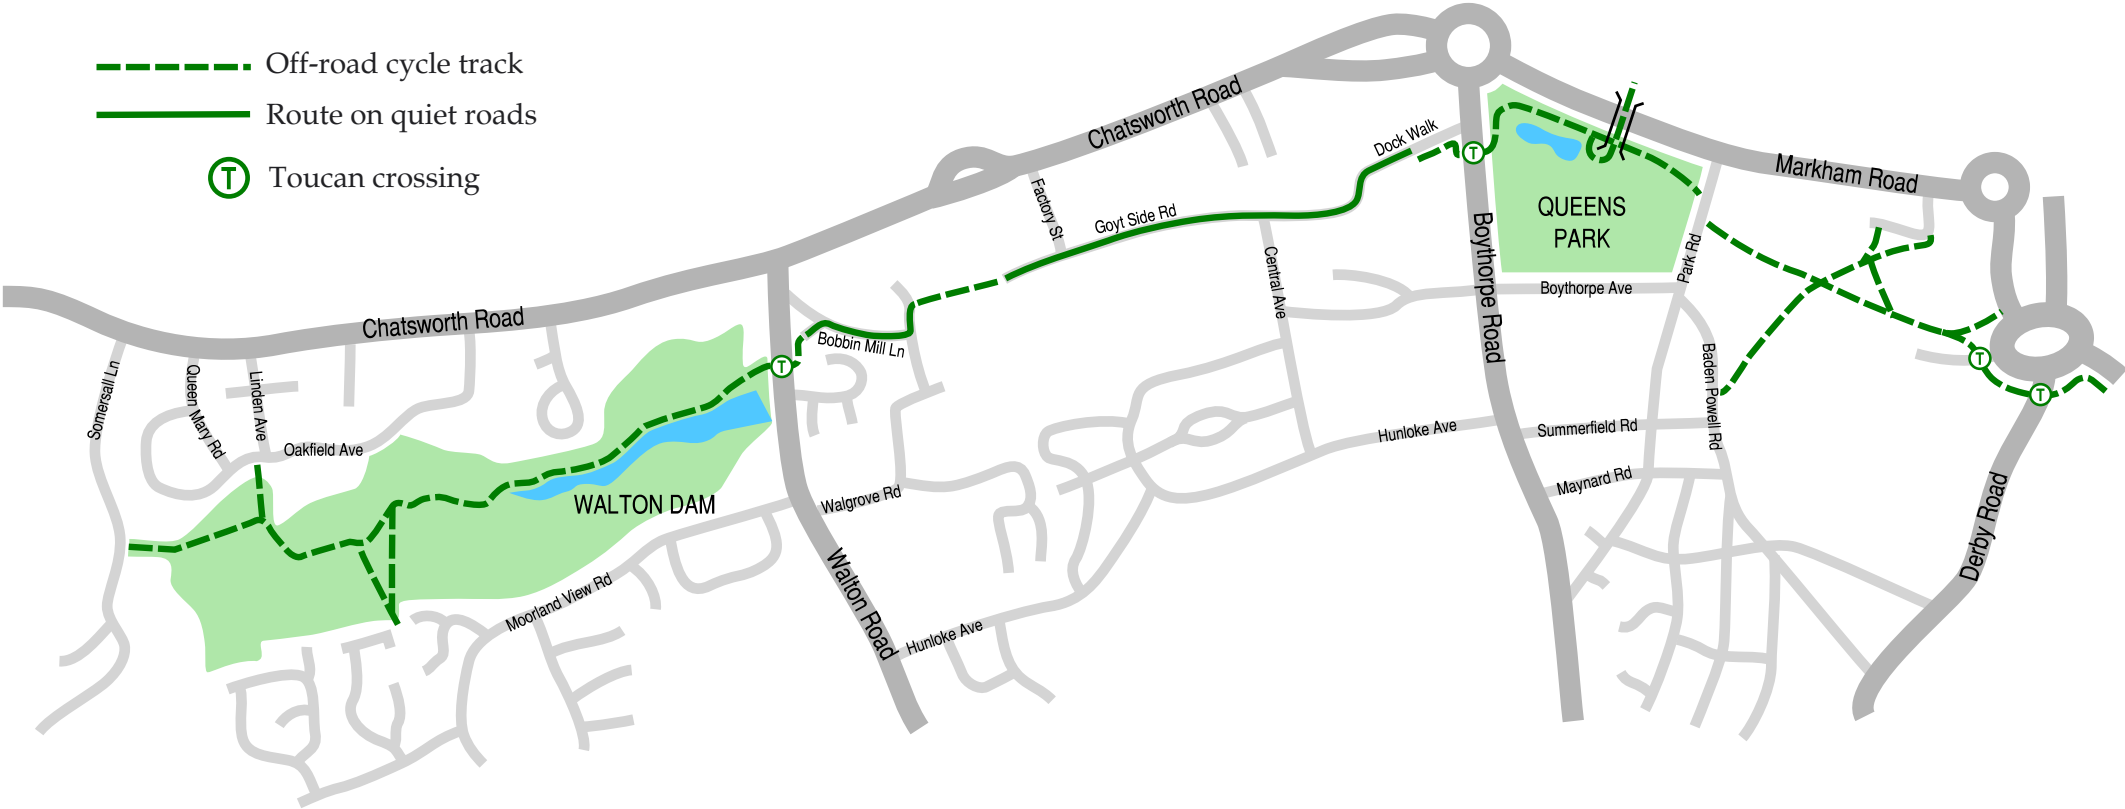

# HIPPER VALLEY TRAIL

Distance: 2 miles

A continuous cycle route from Somersall and Walton into the town centre, following off-road cycle tracks and quiet roads.

This map has been produced by Chesterfield Cycle Campaign, an organisation set up to promote cycling and improve cycle facilities in Chesterfield. Becoming a member helps to demonstrate the support for safer cycling and raises the Campaign's influence at liaison meetings with local councils. For more information telephone the Secretary, Alastair Meikle, on 01246 520820 or visit our website at [www.chesterfieldcc.org.uk](http://www.chesterfieldcc.org.uk)